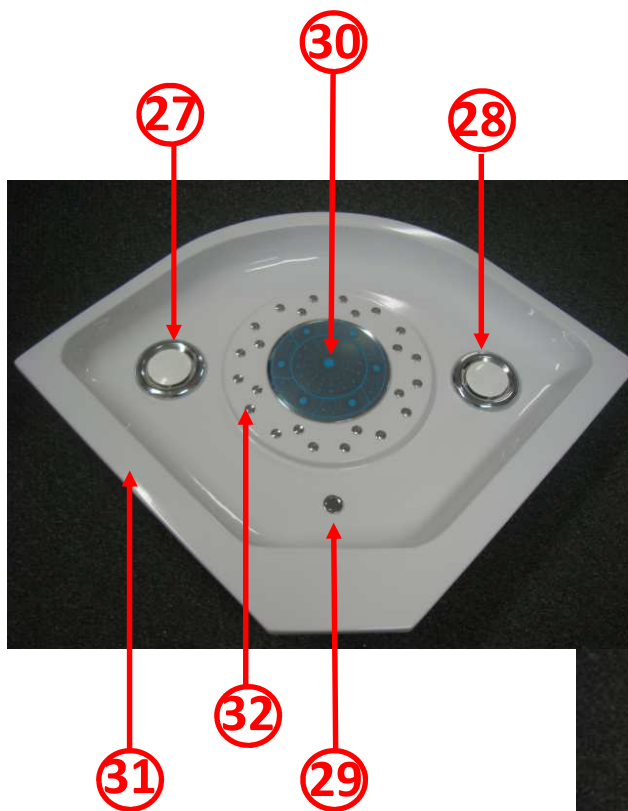

Roof & Tray Sections

Insignia