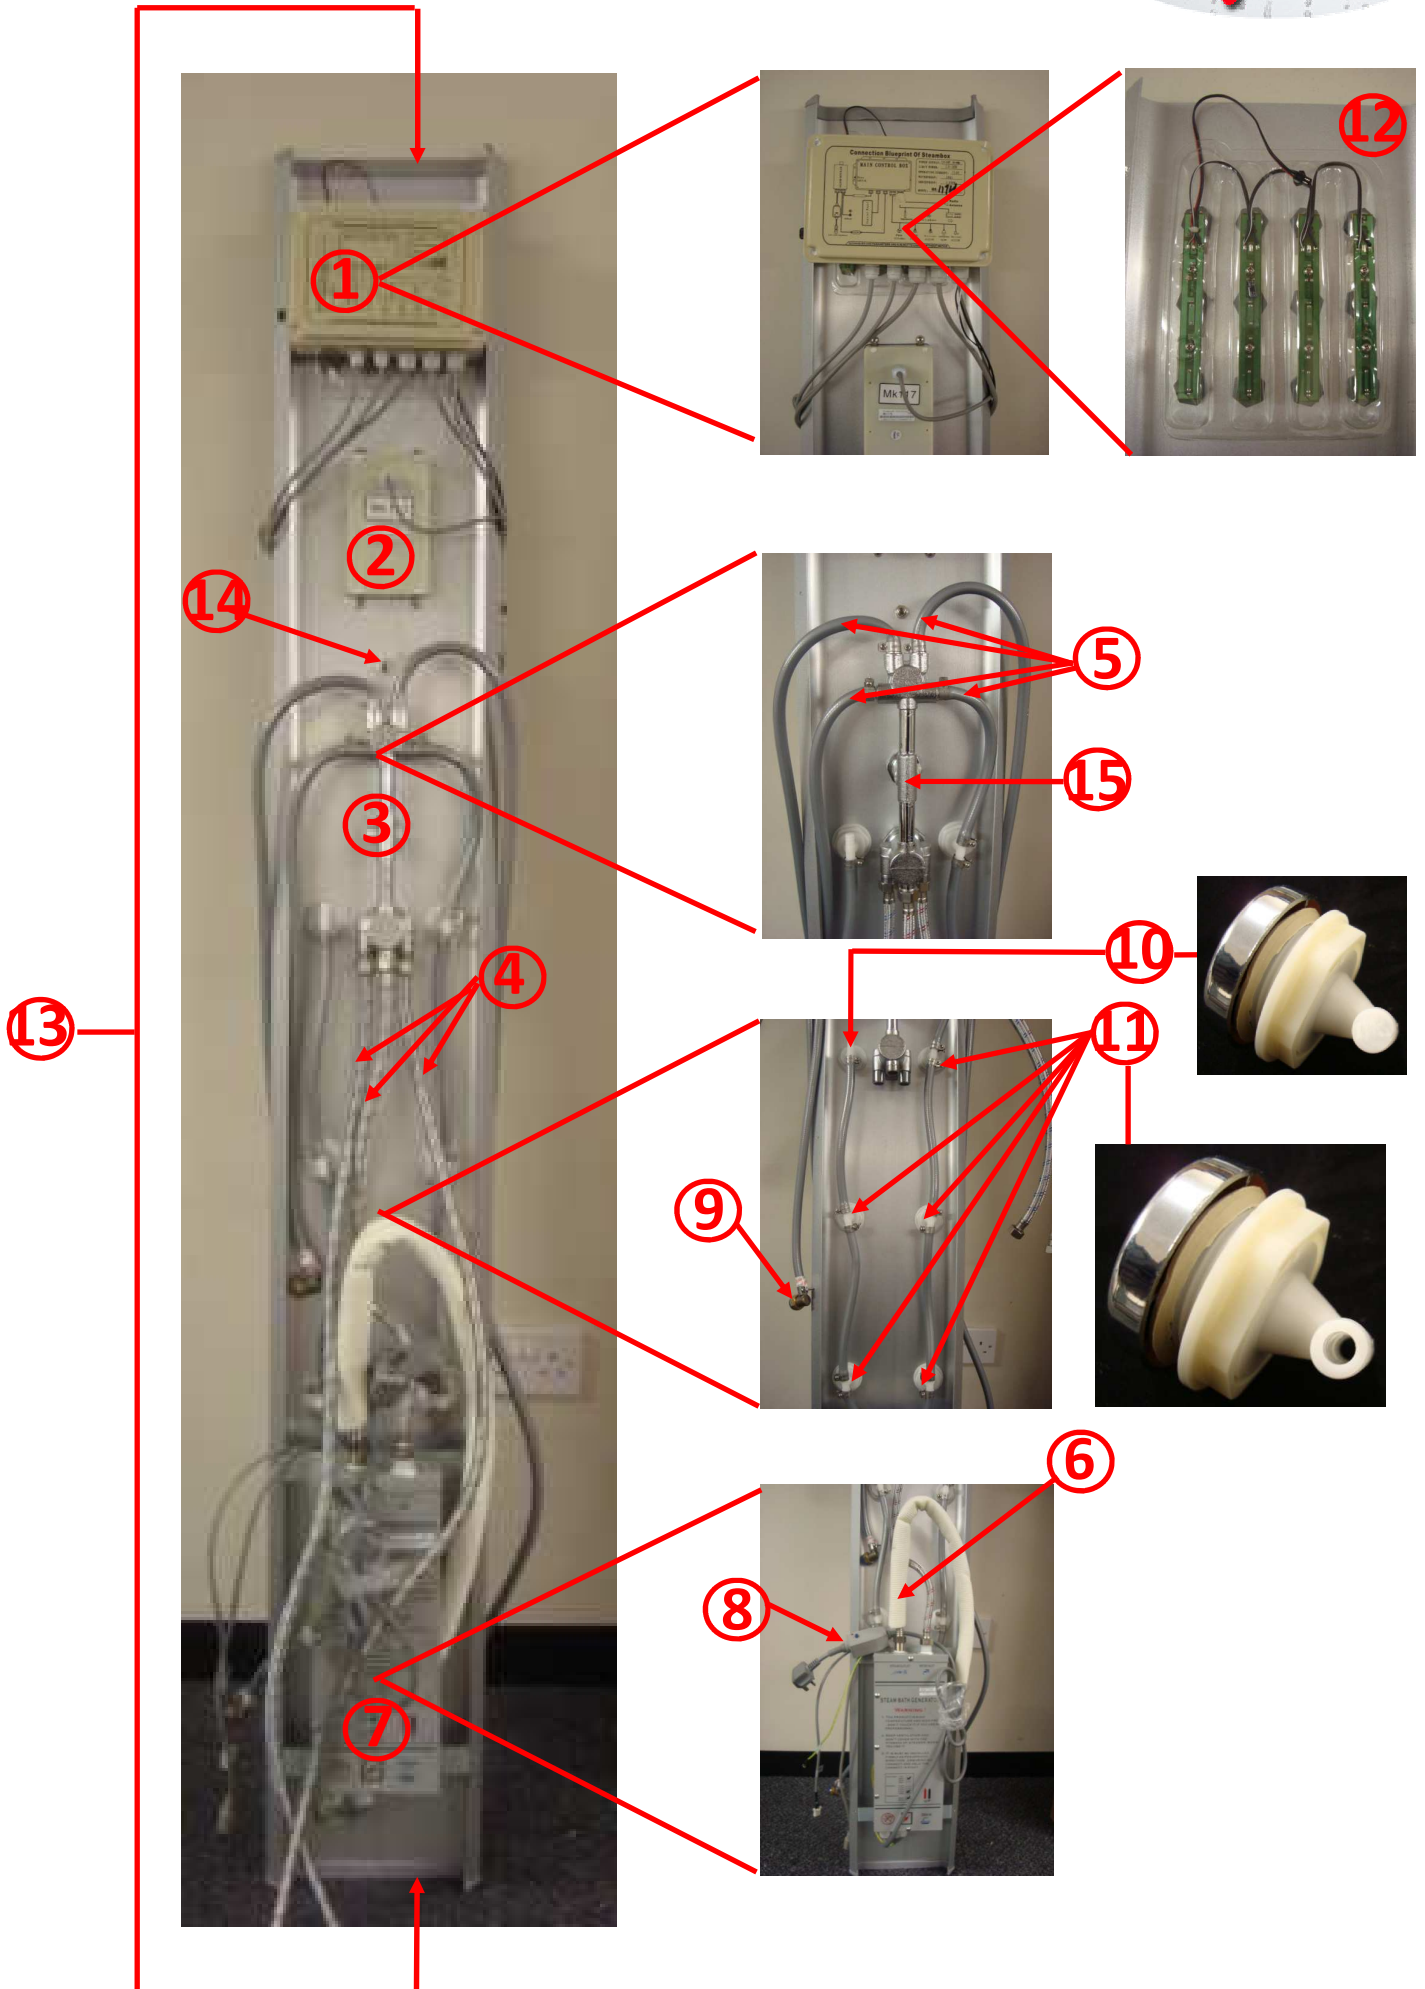

Rear Shower Column

Insignia