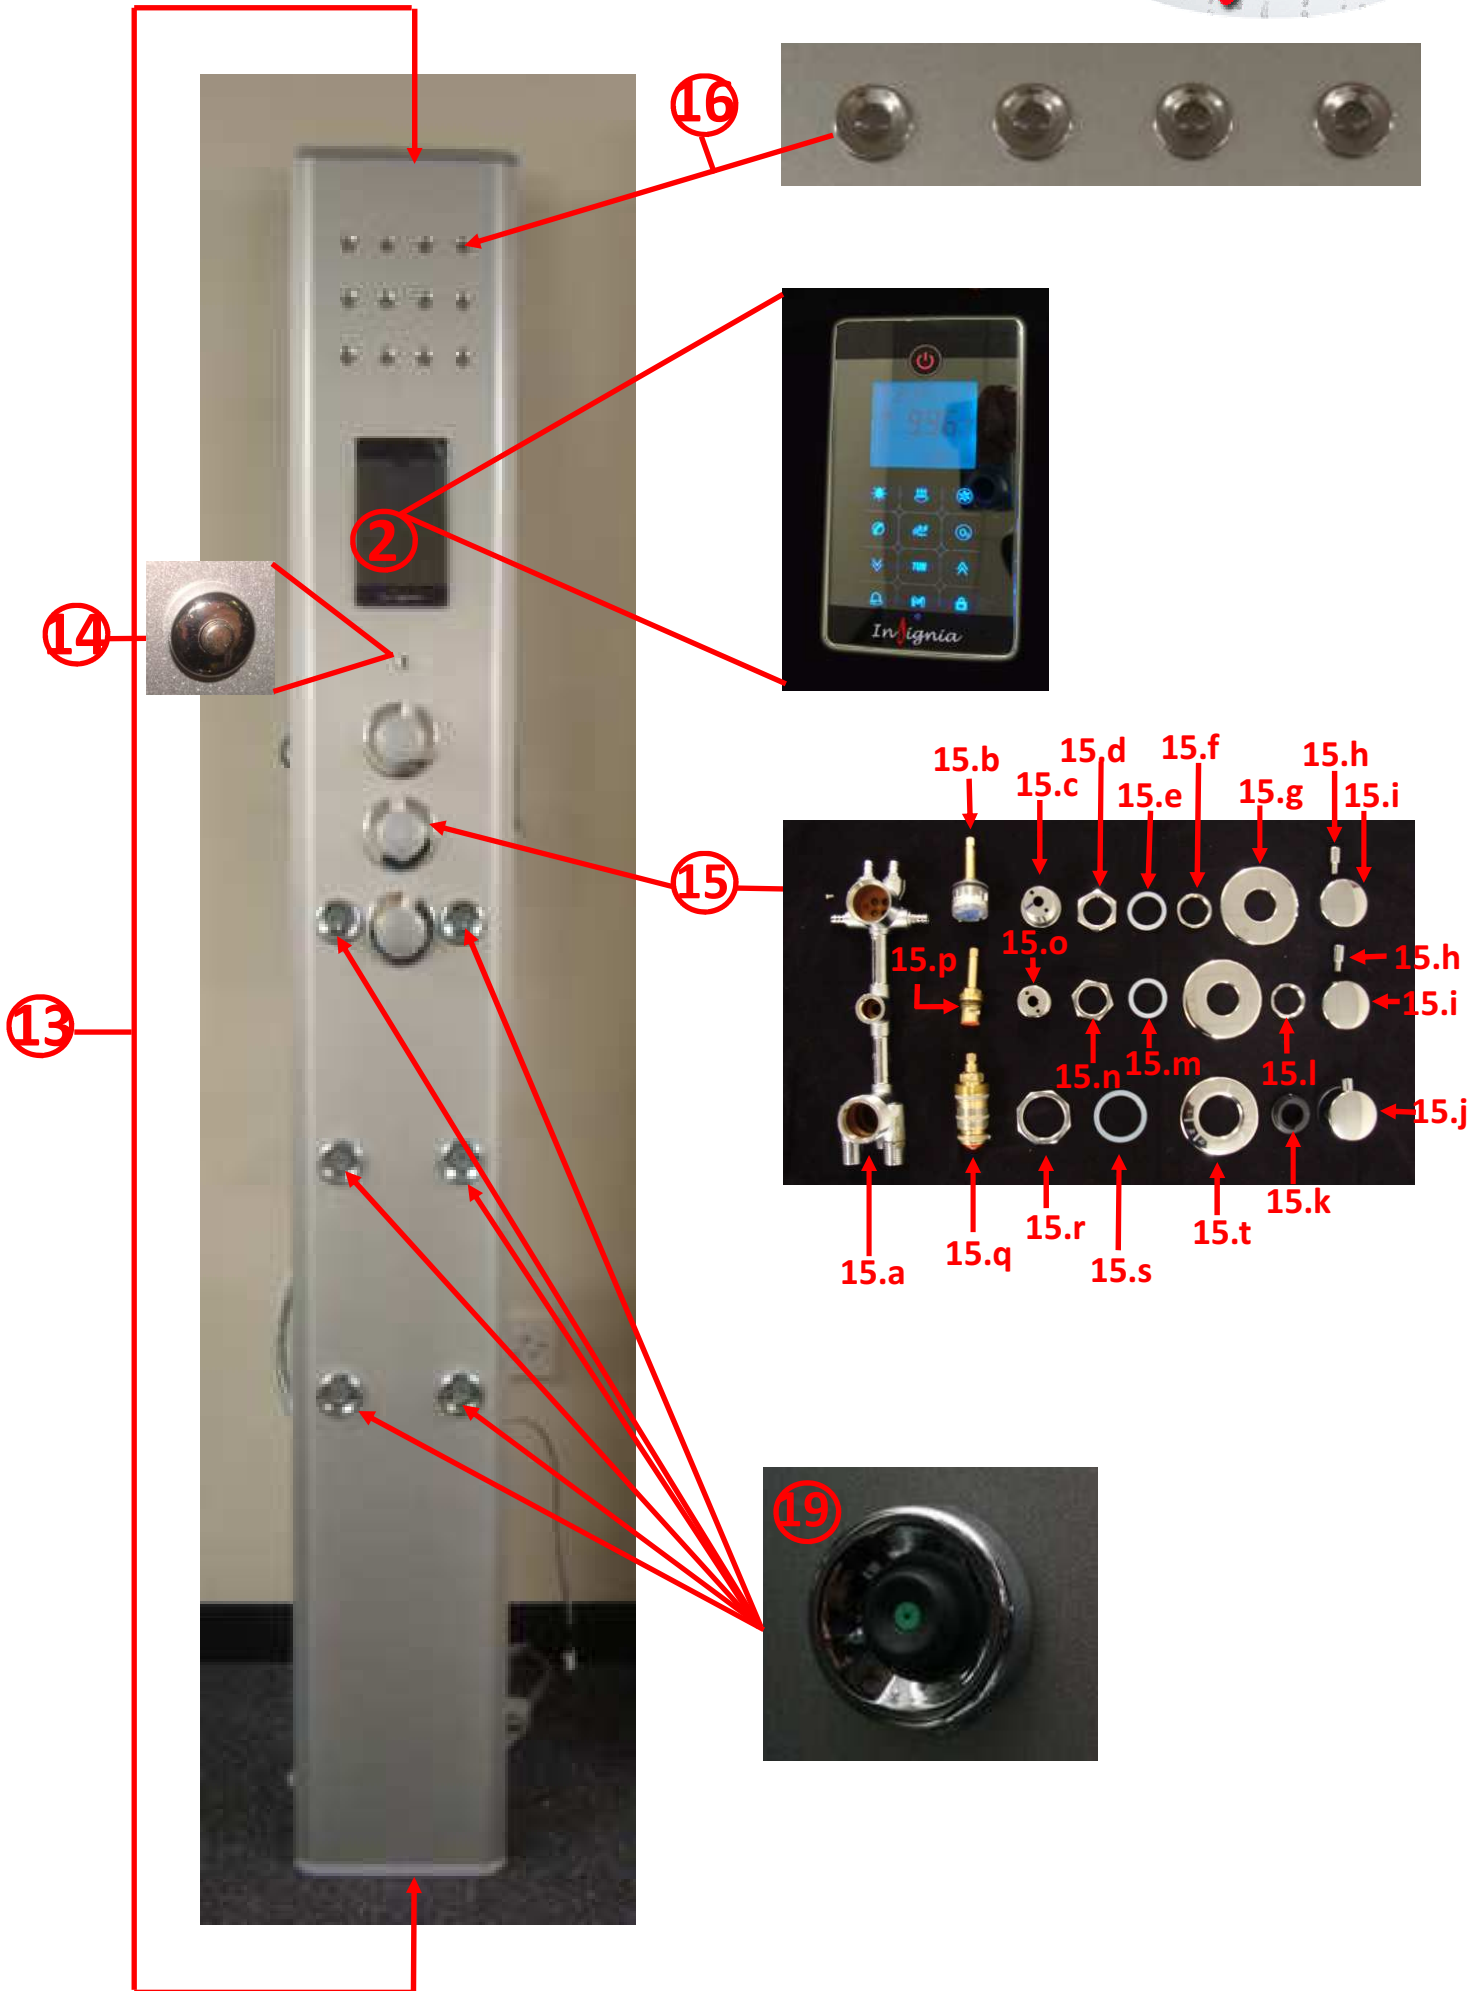

Front Shower Column

Insignia